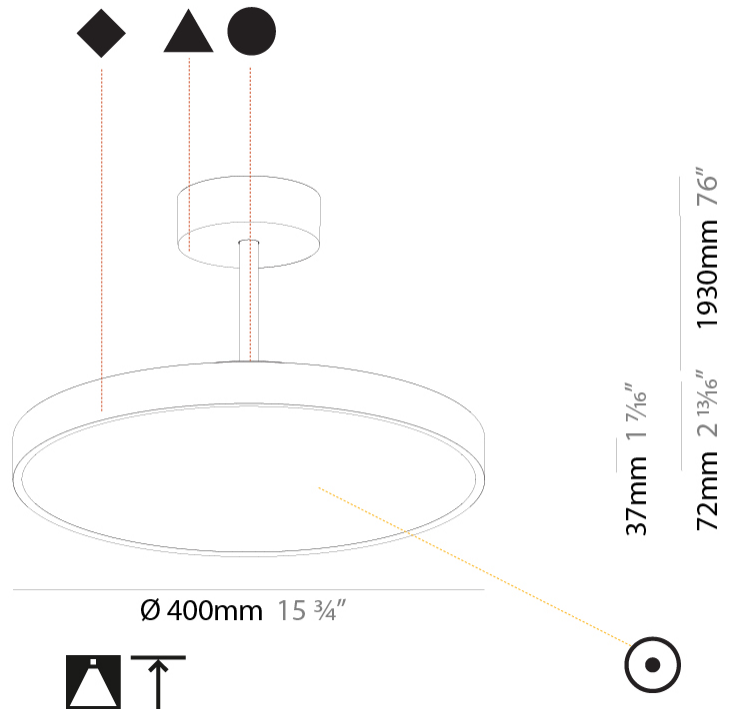

GENERAL

Series: Sign Diva Tube
Subseries: Sign Diva Tube
Brand: Prolicht
Division: Architectural
Mounting Type: Suspension
Mounting Location: Ceiling
Subcategory: Pendant

PHYSICAL

Shape: Round
Diameter (mm): 400
Diameter (in): 15 3/4
Height (mm): 72
Height (in): 2 13/16
Max. Overall Height (mm): 2002
Max. Overall Height (in): 78 13/16
Light Distribution: Direct
Weight (kg): 2.888
Weight (lbs): 6.366

Diffuser: PMMA - Opal / Micro-Prism / Sparkling Secret / Vintage Industrial

Fixture Finish: SSR / BKV / CWI / CRY / HAB / LAG / UFT / ITA / RUA / RUR / MIC / FTG / MYG / TWT / LOD / PUS / FRO / FUP / KIA / POP / BLS / SPG / MEY / GOH / GUM / CHC / COM / ABZ / JAG / OBR / MOS / ROR

Fixture Material: Extruded Aluminum / Steel

ELECTRICAL

Lamp Type: LED (Zhaga Standard)
Input Wattage (W): 17
Total Output Wattage (W): 16
Dimming: Tri-Mode (Non-Dimming and Phase Dimming (120Vac only) and 0-10V Dimming)
Driver Included: Yes
Driver Location: Integrated
Driver Type: Constant Current - Universal
Driver Class: Class 2
Input Voltage (V): 120 - 277
Constant Current (MA): 500

LED

Color Temperature (°K): 2700 / 3000 / 3500 / 4000
Max. Delivered Lumen (lm): 1807 / 1943 / 1951 / 1991
Nominal Lumen (lm): 2250 / 2450 / 2430 / 2480
CRI: >90 CRI
Lamp Life (hrs): 50000

OPTICAL

RATINGS AND CERTIFICATIONS

Certified By: Certified for North American Standards
IP rating: IP20